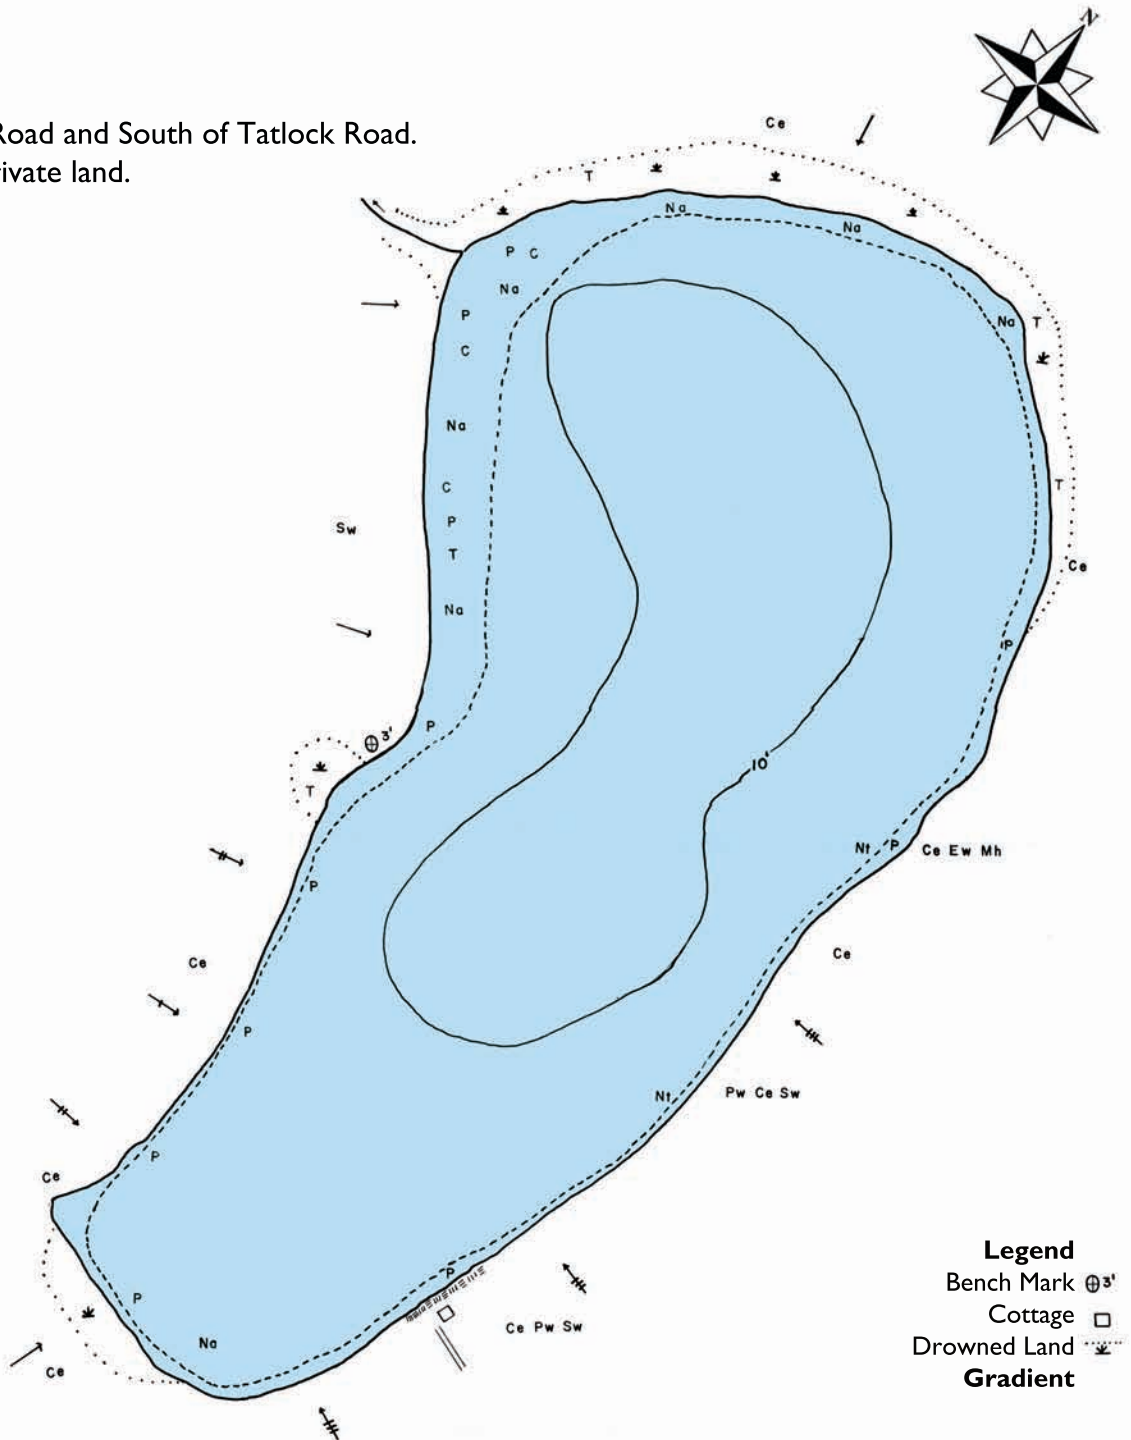

## Reid Lake

Township of Lanark Highlands (Lanark)

Surface Area: 21 acres

### Directions:

Located East of Darling Road and South of Tatlock Road.

Lake is surrounded by private land.

No Public Access.

### Fish:

Largemouth Bass

Perch

Pumpkinseed

This map is intended for fisheries management purposes only. It should not be used as a guide in navigation because no effort has been made to show the various schools and hazards which might occur between points of sounding.