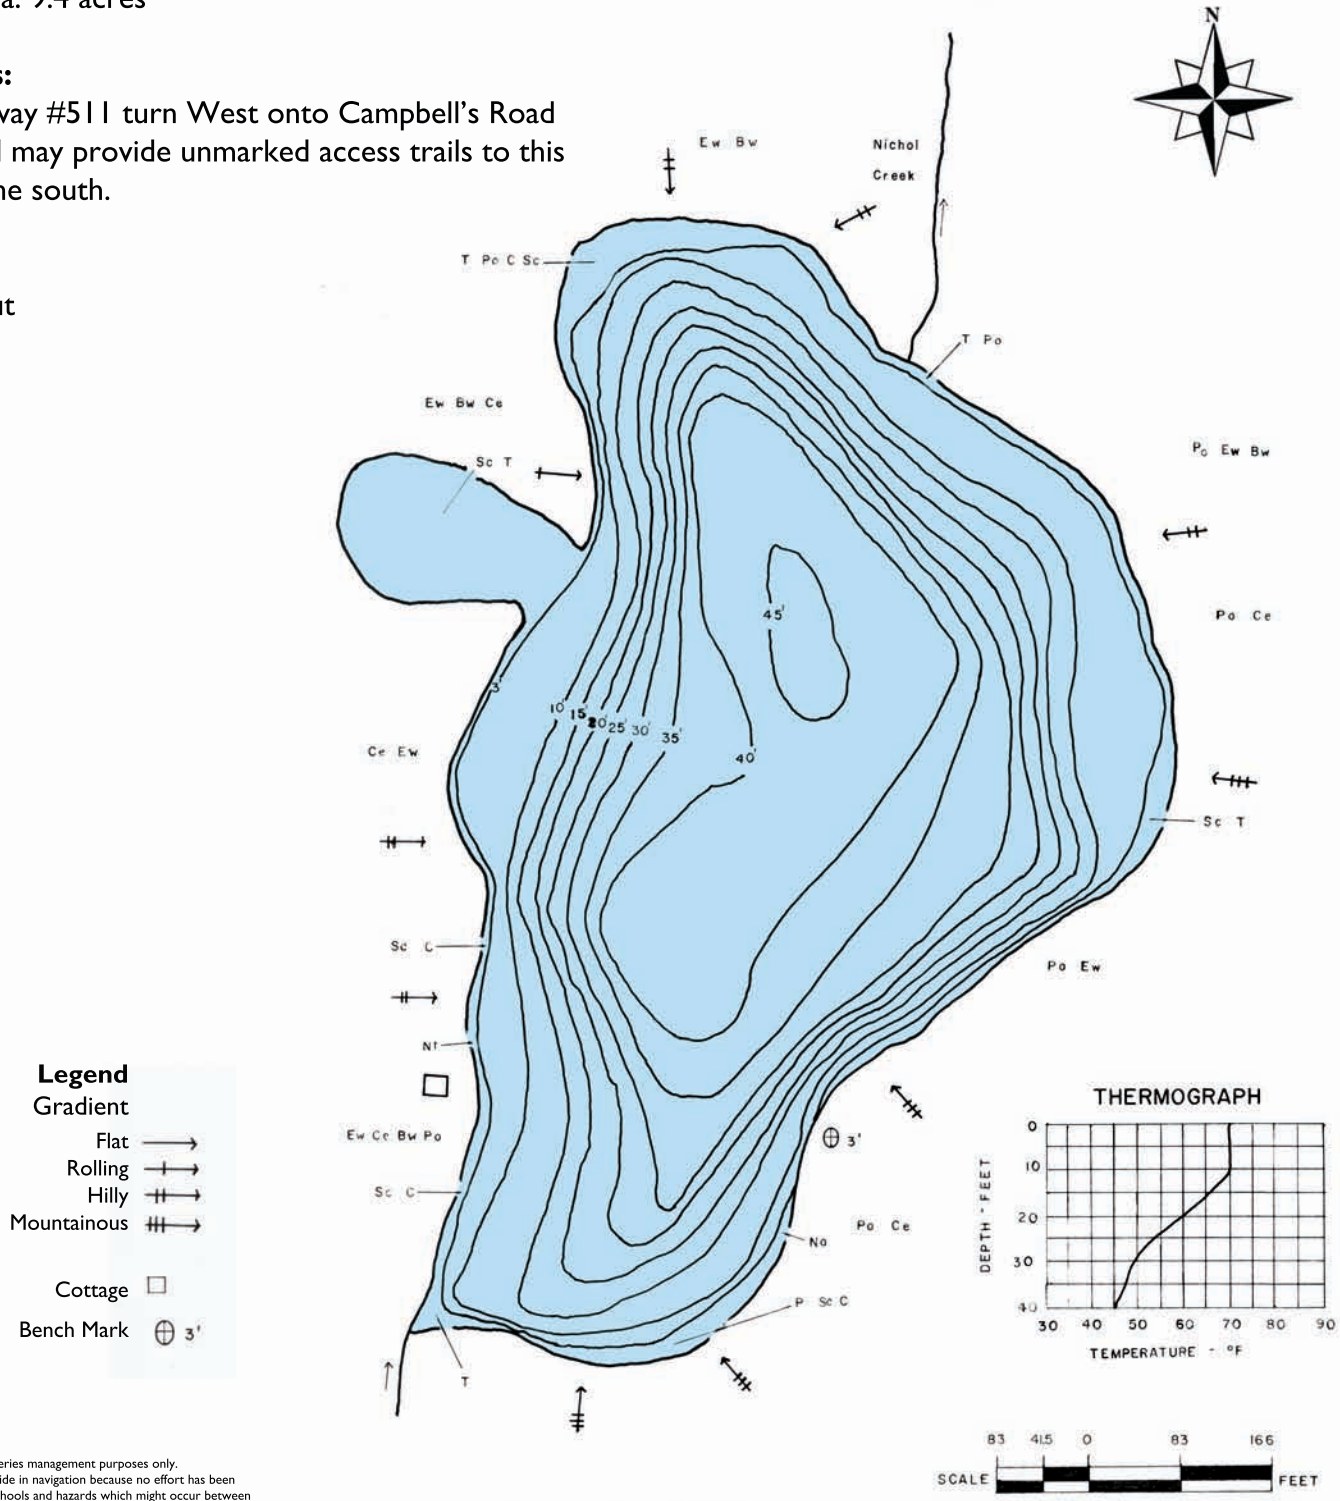

Napier Lake

Township of Lanark Highlands (Darling)

Surface Area: 9.4 acres

Directions:

From Highway #511 turn West onto Campbell's Road
Crown land may provide unmarked access trails to this lake from the south.

Fish:

Brook Trout

Lake Trout

This map is intended for fisheries management purposes only. It should not be used as a guide in navigation because no effort has been made to show the various schools and hazards which might occur between points of sounding.