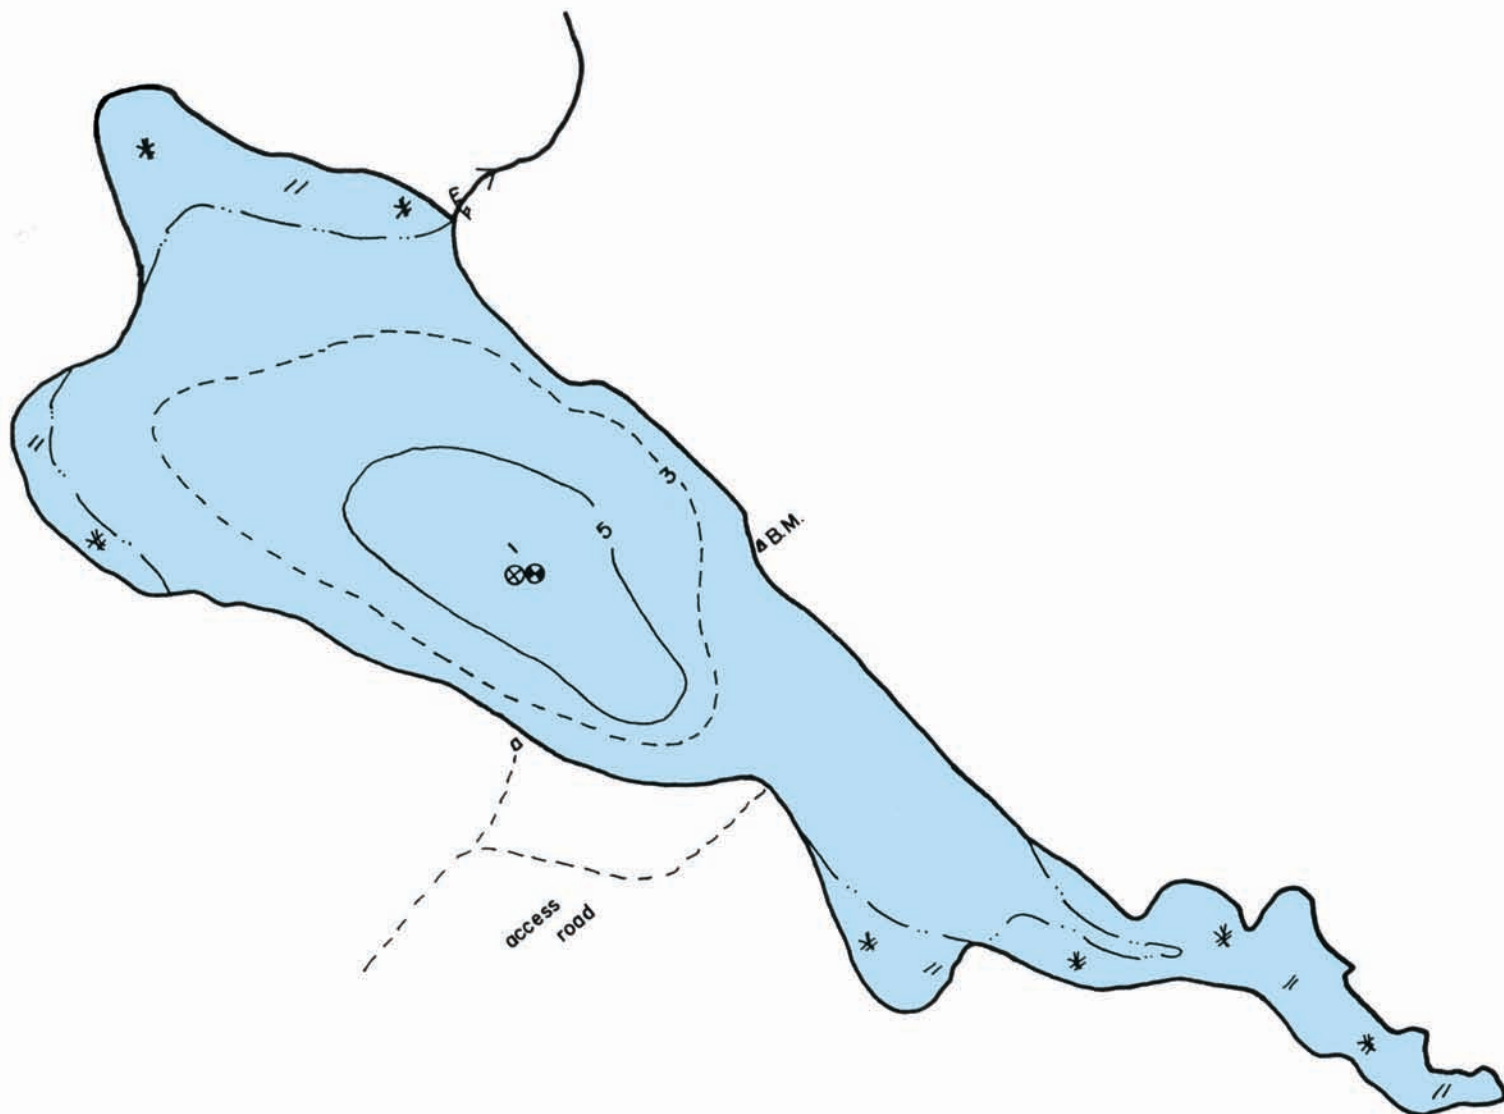

## Madden Lake

Township of Lanark Highlands (Darling)

### Directions:

Located between the villages of Clayton and Tatlock and North of Halls Mills. Lake is surrounded by private land.

No public access.

This map is intended for fisheries management purposes only. It should not be used as a guide in navigation because no effort has been made to show the various schools and hazards which might occur between points of sounding.